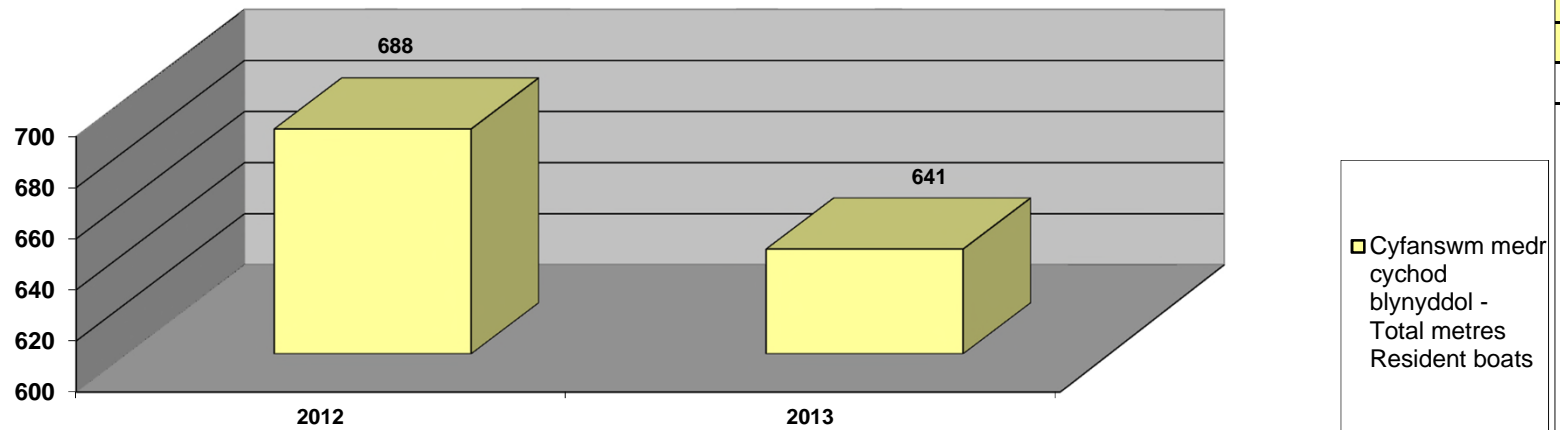

Hyd at Mawrth 2014
Up to March 2014

Ystadegau *Harbwr Pwllheli* - i Mawrth 2014
Annual Statistics for *Pwllheli Harbour* - to March 2014

Cychod Blynyddol - Resident Bertholders

Cyfanswm medr cychod blynyddol - Total metres Resident boats