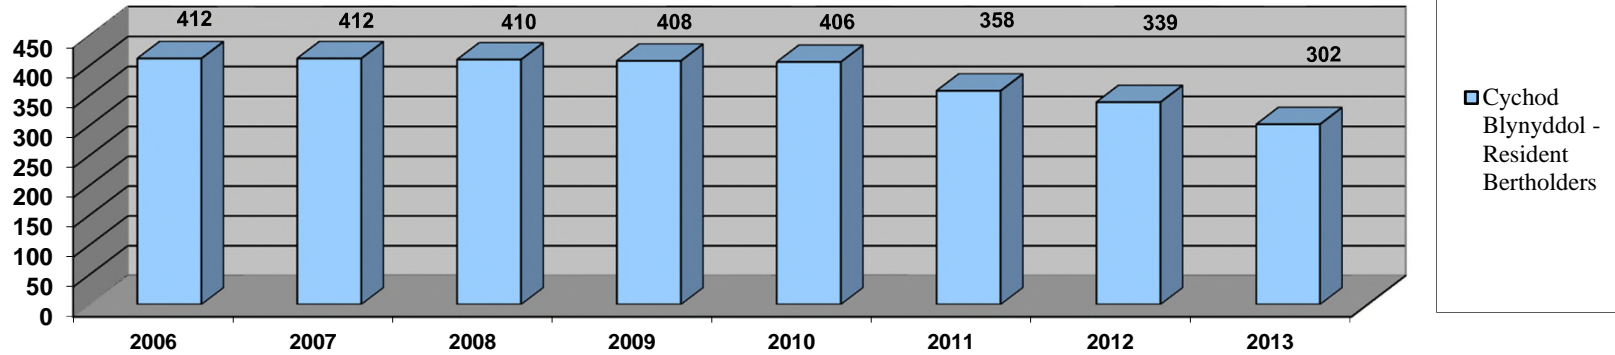

Ystadegau *Hafan Pwllheli* - i Mawrth 2014
Annual Statistics for *Hafan Pwllheli* - to March 2014

Cychod Blynyddol - Resident Bertholders

Cyfanswm medr cychod blynyddol - Total metres Resident boats

Nifer o gychod ymwelwyr mewn blwyddyn - No. of visiting vessels per year

Cyfanswm metr cychod ymwelwyr - Total mts visiting vessels

Nifer o gychoed ar yr rhestr diddordeb mewn angorfa - No. of vessels on the Expressions of Interest list

Cychoed Hwyl/Pwer ar yr rhestr diddordeb mewn angorfa - No of Sail/Power vessels on the Expressions of Interest list