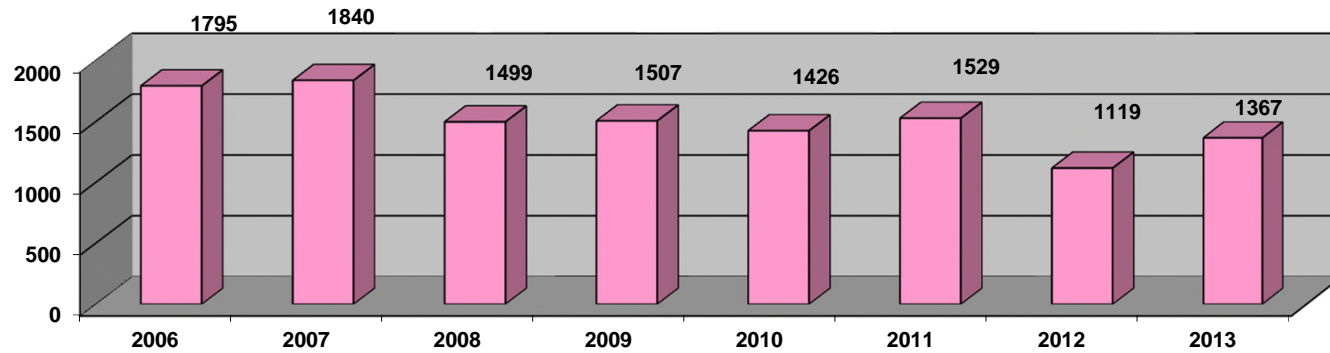

Ystadegau *Hafan Pwllheli* - i Mawrth 2014
Annual Statistics for *Hafan Pwllheli* - to March 2014

Cychod Blynyddol - Resident Bertholders

Cyfanswm medr cychod blynyddol - Total metres Resident boats

Nifer o gychod ymwelwyr mewn blwyddyn - No. of visiting vessels per year