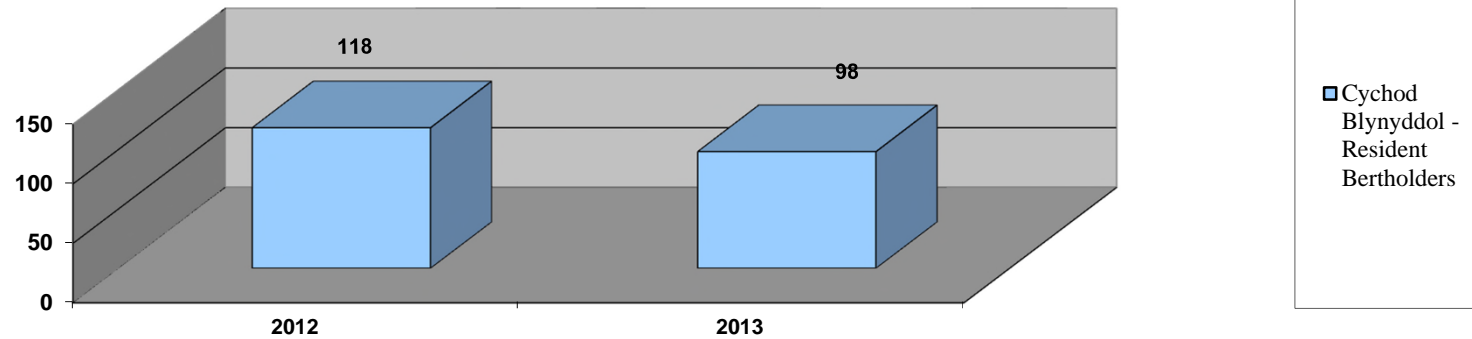

Ystadegau *Harbwr Pwllheli* - i Mawrth 2014
Annual Statistics for *Pwllheli Harbour* - to March 2014

Cychod Blynyddol - Resident Bertholders