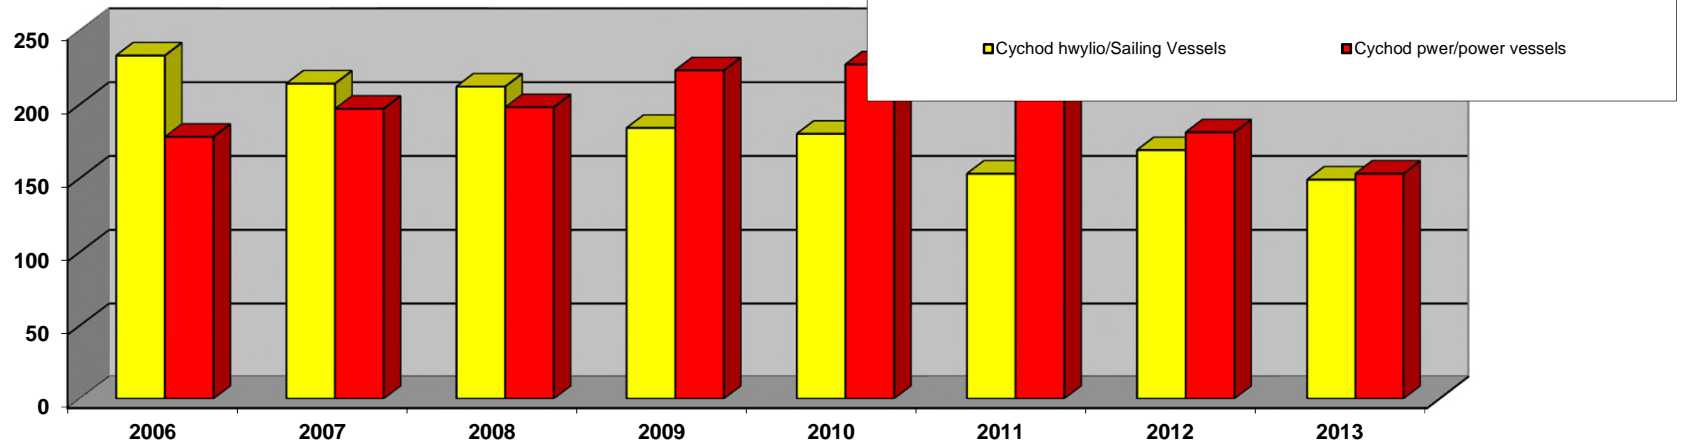

Nifer o gychod Hwyllo/Pwer yn yr Hafan - No. of sailing/power vessels in the Hafan