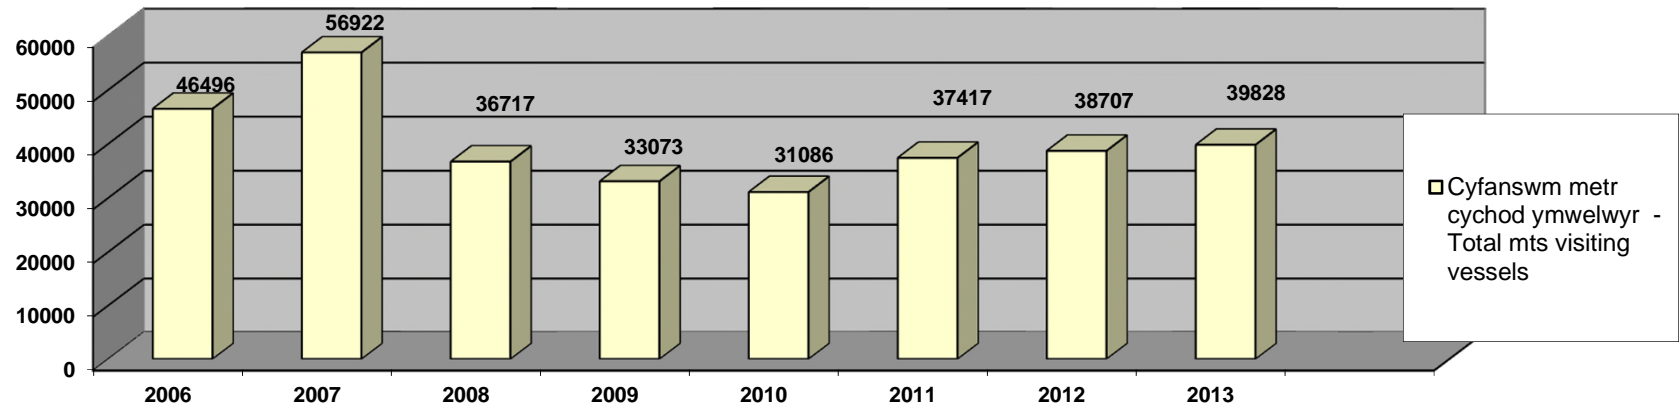

Ystadegau *Hafan Pwllheli* - i Mawrth 2014
Annual Statistics for *Hafan Pwllheli* - to March 2014

Cychod Blynyddol - Resident Bertholders

Cyfanswm medr cychod blynyddol - Total metres Resident boats

Nifer o gychod ymwelwyr mewn blwyddyn - No. of visiting vessels per year

Cyfanswm metr cychod ymwelwyr - Total mts visiting vessels

Nifer o gychoed ar yr rhestr diddordeb mewn angorfa - No. of vessels on the Expressions of Interest list

Cychoed Hwyl/Pwer ar yr rhestr diddordeb mewn angorfa - No of Sail/Power vessels on the Expressions of Interest list