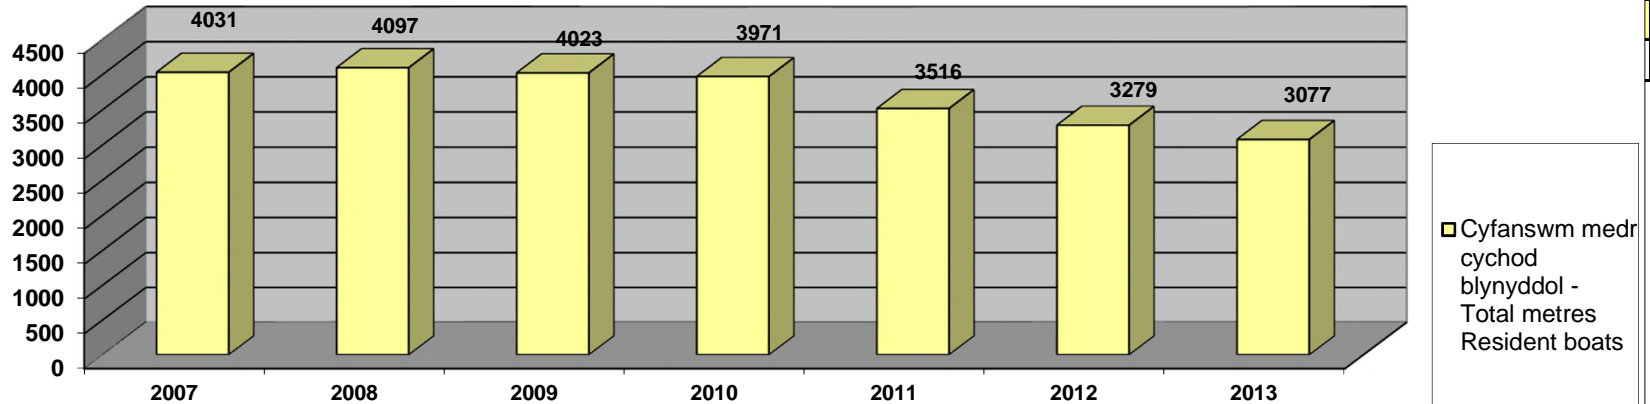

Ystadegau *Hafan Pwllheli* - i Mawrth 2014
Annual Statistics for *Hafan Pwllheli* - to March 2014

Cychod Blynyddol - Resident Bertholders

Cyfanswm medr cychod blynyddol - Total metres Resident boats

Nifer o gychod ymwelwyr mewn blwyddyn - No. of visiting vessels per year

Cyfanswm metr cychod ymwelwyr - Total mts visiting vessels

Nifer o gychoed ar yr rhestr diddordeb mewn angorfa - No. of vessels on the Expressions of Interest list

Cychoed Hwyl/Pwer ar yr rhestr diddordeb mewn angorfa - No of Sail/Power vessels on the Expressions of Interest list