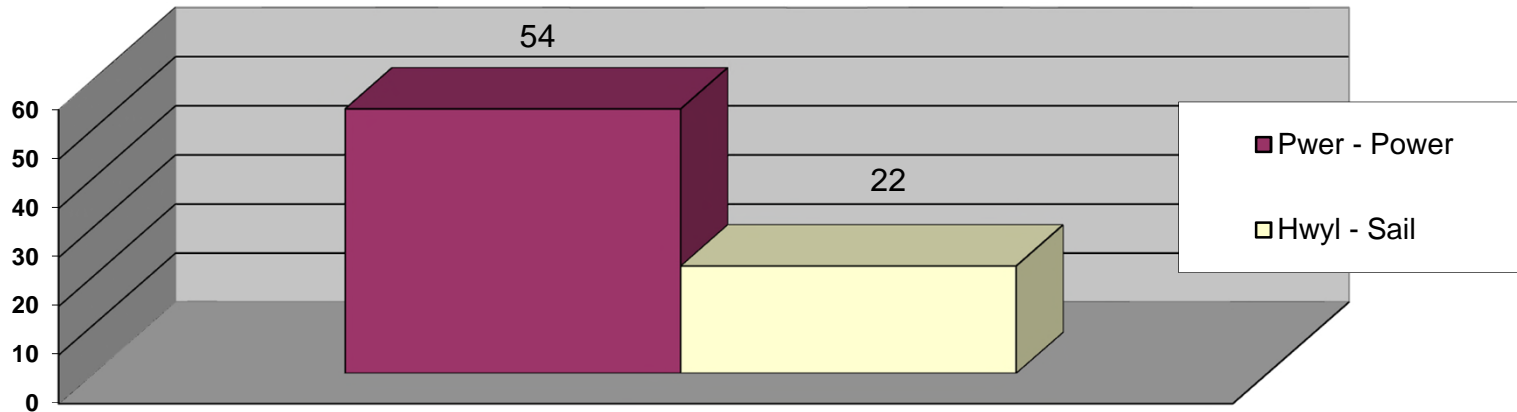

Cychoed Hwyl/Pwer ar yr rhestr diddordeb mewn angorfa - No of Sail/Power vessels on the Expressions of Interest list