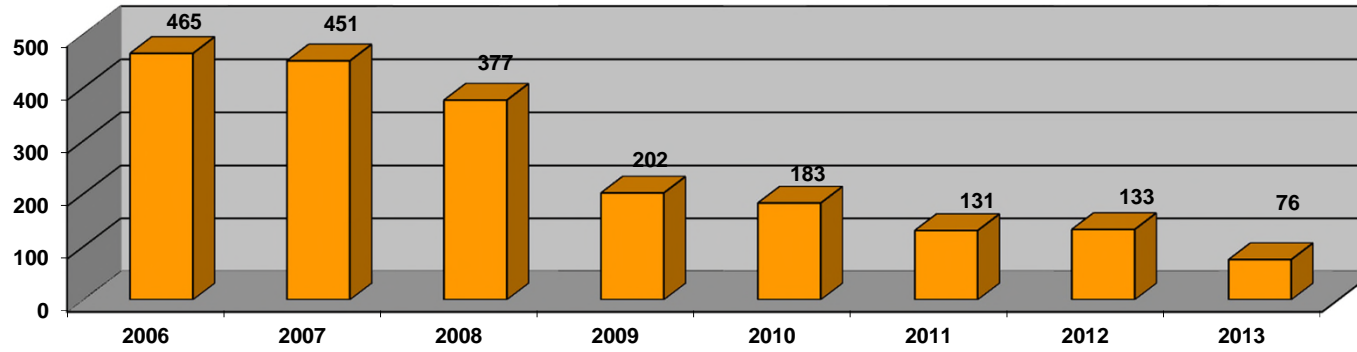

Ystadegau *Hafan Pwllheli* - i Mawrth 2014
Annual Statistics for *Hafan Pwllheli* - to March 2014

Cychod Blynyddol - Resident Bertholders

Cyfanswm medr cychod blynyddol - Total metres Resident boats

Nifer o gychod ymwelwyr mewn blwyddyn - No. of visiting vessels per year

Cyfanswm metr cychod ymwelwyr - Total mts visiting vessels

Nifer o gychoed ar yr rhestr diddordeb mewn angorfa - No. of vessels on the Expressions of Interest list

Cychoed Hwyl/Pwer ar yr rhestr diddordeb mewn angorfa - No of Sail/Power vessels on the Expressions of Interest list